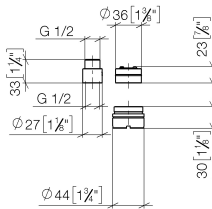

## Extension 20 mm -

---

12 869 970 90

- up to 20 mm: 1 x 12 869 970 90
- 21 mm - 40 mm: 2 x 12 869 970 90

for 35 860 970 90

Not suitable for combining with META PURE (36 86X 664-FF).

Extension 20 mm -

---

12 869 970 90

mm [inches]

**Extension 20 mm -**

12 869 970 90

**Spare parts list**

No.	Item Number	Name	Quantity used	Delivery time
1	09 24 03 072 10 90	nipple	1	2
2	09 14 10 190 90	seal	1	2
3	09 14 10 102 90	seal	1	2